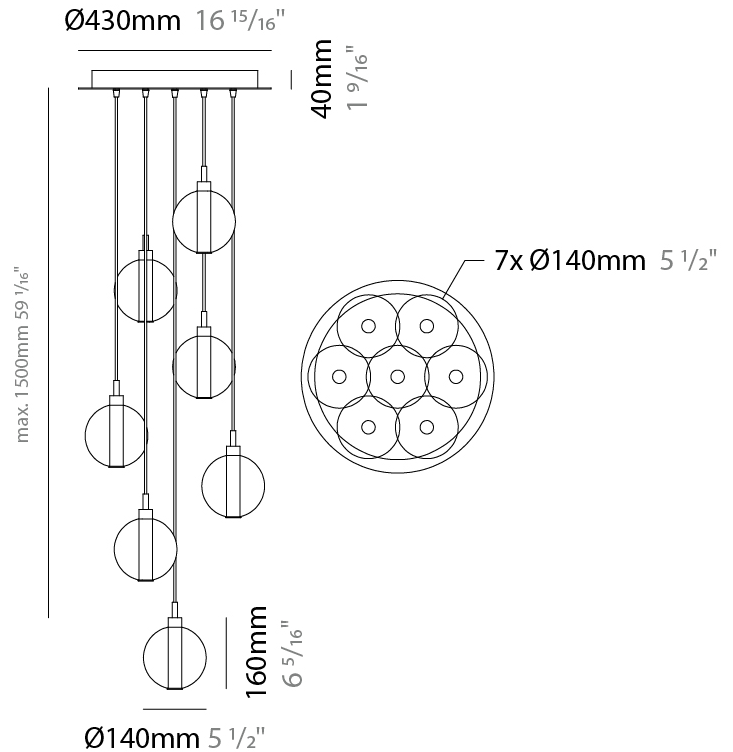

PROJECT	
TYPE	
SPECIFIER	
QUANTITY	
DATE	

OSCURA - 7 LIGHT MULTIPLE SUSPENSION

D141143-

base number   Finish
Options

1. To build a product code in our configurator select the specify button on the base model # product page
2. To build a manual product code on this datasheet choose from the options listed below in blue font and add the suffix to the base model #

GENERAL

Series: Oscura
Subseries: Oscura - 7 Light Multiple
Brand: Cangini & Tucci
Division: Design
Mounting Type: Suspension
Mounting Location: Ceiling
Subcategory: Pendant

PHYSICAL

Shape: Round
Diameter (mm): 460
Diameter (in): 18 7/8
Height (mm): 160
Height (in): 5 7/8
Max. Overall Height (mm): 1660
Max. Overall Height (in): 64 15/16
Light Distribution: Omnidirectional
Weight (kg): 4.9
Weight (lbs): 10.8
Fixture Finish: [AMB](#) / [BLK](#) / [BRZ](#) / [GLD](#) / [GRN](#) / [PNK](#) / [RGD](#) / [RUB](#) / [SKB](#) / [SMK](#) / [STE](#) / [TOB](#) / [TRA](#)
Holder Finish: PSS
Fixture Material: Glass / Metal
Cable Details: 1500mm cable

ELECTRICAL

Number of Lamps: 7
Lamp Type: LED Retrofit
Bulb Included: Bulb Not Included
Total Output Wattage (W): 28
Max. Wattage Per Lamp (W): 4
Lamp Base: G9
Input Voltage (V): 120

LED

OPTICAL

RATINGS AND CERTIFICATIONS

Certified By: Certified for North American Standards
IP rating: IP20