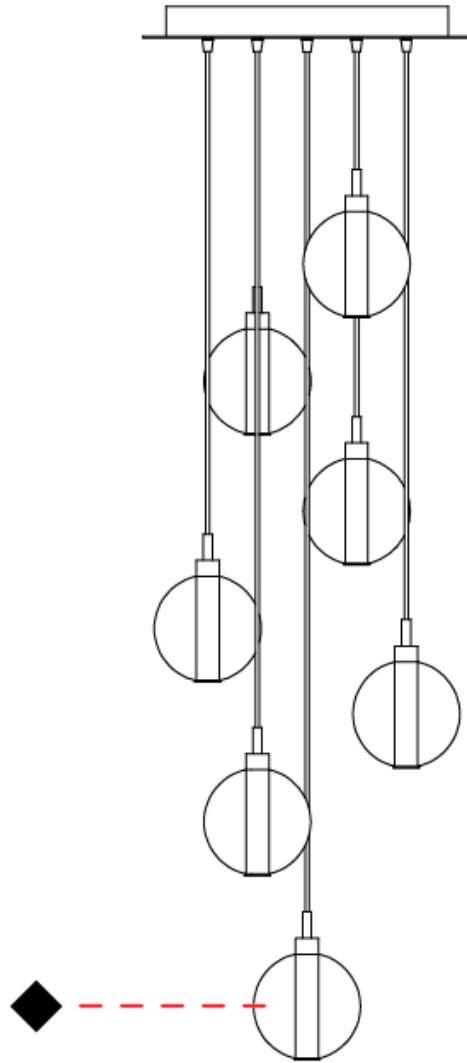

GENERAL

Series: Oscura
 Subseries: Oscura - 7 Light Multiple
 Brand: Cangini & Tucci
 Division: Design
 Mounting Type: Suspension
 Mounting Location: Ceiling
 Subcategory: Pendant

PHYSICAL

Shape: Round
 Diameter (mm): 460
 Diameter (in): 18 7/8
 Height (mm): 160
 Height (in): 5 7/8
 Max. Overall Height (mm): 1660
 Max. Overall Height (in): 64 15/16
 Light Distribution: Omnidirectional
 Weight (kg): 4.9
 Weight (lbs): 10.8
 Fixture Finish: [AMB](#) / [BLK](#) / [BRZ](#) / [GLD](#) / [GRN](#) / [PNK](#) / [RGD](#) / [RUB](#) / [SKB](#) / [SMK](#) / [STE](#) / [TOB](#) / [TRA](#)
 Holder Finish: PSS
 Fixture Material: Glass / Metal
 Cable Details: 1500mm cable

D

| | |
|-----------|--|
| PROJECT | |
| TYPE | |
| SPECIFIER | |
| QUANTITY | |
| DATE | |

OSCURA - 9 LIGHT MULTIPLE SUSPENSION

D141144-

base number Finish
Options

- To build a product code in our configurator select the specify button on the base model # product page
- To build a manual product code on this datasheet choose from the options listed below in blue font and add the suffix to the base model #

GENERAL

Series: Oscura
 Subseries: Oscura - 9 Light Multiple
 Brand: Cangini & Tucci
 Division: Design
 Mounting Type: Suspension
 Mounting Location: Ceiling
 Subcategory: Pendant

PHYSICAL

Shape: Round
 Diameter (mm): 460
 Diameter (in): 18 7/8
 Height (mm): 160
 Height (in): 6 5/16
 Max. Overall Height (mm): 1660
 Max. Overall Height (in): 64 15/16
 Light Distribution: Omnidirectional
 Weight (kg): 5.6
 Weight (lbs): 12.35
 Fixture Finish: [AMB](#) / [BLK](#) / [BRZ](#) / [GLD](#) / [GRN](#) / [PNK](#) / [RGD](#) / [RUB](#) / [SKB](#) / [SMK](#) / [STE](#) / [TOB](#) / [TRA](#)
 Holder Finish: PSS
 Fixture Material: Glass / Metal
 Cable Details: 1500mm cable